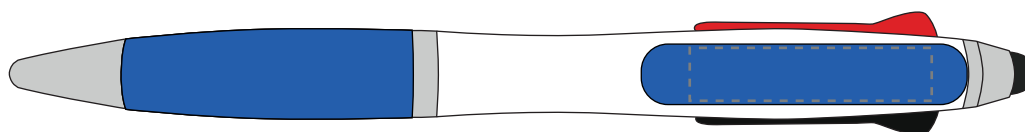

Your Ref:

Quantity:

Product Code: TPC981801

Our Ref:

Version: 1

Product Colour: BLUE

PRINTING CONCERNS:

We stock this item in the following colours

**PANTONE REFERENCE(S)**

- Colour 1
- Colour 2
- Colour 3
- Colour 4

ARTWORK SCALE 100%

ARTWORK SCALE 100%

Clip Print Area:
32mm x 7mmProduct Image for visualisation
- colours may vary**The dashed line is to demonstrate print area and will not appear on your printed item****PLEASE NOTE:**